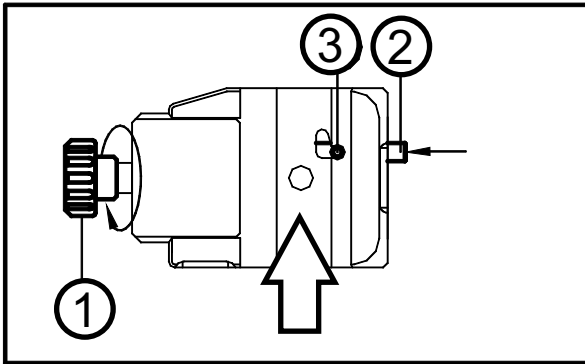

050/57	050/87	050/117	050/157
Item no./ Art.Nr.: 320281	Item no./ Art.Nr.: 320282	Item no./ Art.Nr.: 320283	Item no./ Art.Nr.: 320284
1 x 1/4"	2 x 1/4"	2 x 1/4"	2 x 1/4"
locking pin/ Video-Pin	locking pin/ Video-Pin	locking pin/ Video-Pin	locking pin/ Video-Pin
↔ 17	↔ 47	↔ 77	↔ 117
57 mm	87 mm	117 mm	157 mm
50 g	80 g	100 g	130 g

Schnellkupplung 160 Quick-Release coupling 160

230 g 104x89x18 mm
0.5 lbs 4.1x3.5x0.7 in

158 g 104x89x13 mm
0.35 lbs 4.1x3.5x0.5 in

- ① Rändelschraube ① Knurled screw
- ② Sicherungsstift ② Safety pin
- ③ Arretier-Pin ③ Latching pin

Usage: Push the quick release plate 050 in to the quick release adapter till the latching pin ③ latches into a notch. If the desired position has not been reached press the safty pin ② slightly and at the same time push the quick release plate forward until the latching pin ③ latches into a notch again. Tighten the knurled screw ①. Removing the quick release plate: Loosen the plate bei turning the knurled screw ① (about half a turn). Press the safty pin ② and pull out the quick release plate.